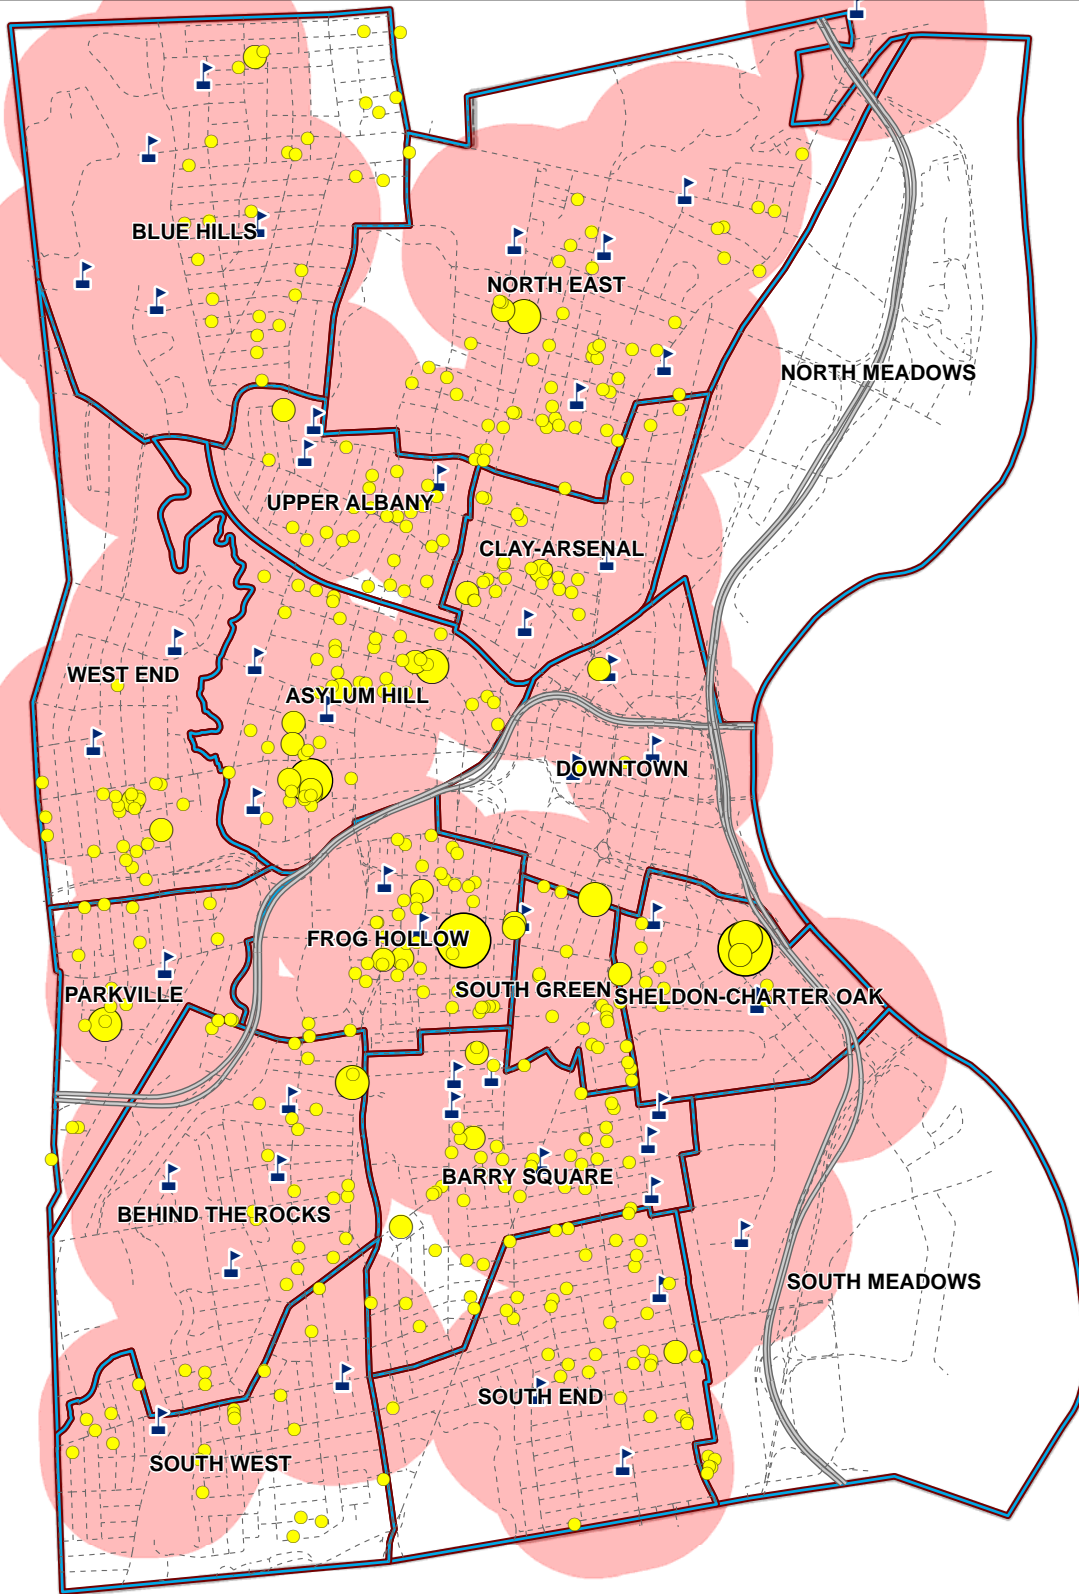

# SEXUAL OFFENDER REGISTRY UNIT - CITYWIDE STATE OFFENDER LIST - MARCH 3, 2010

## OFFENDER LOCATION & COUNT

- 1
- 2 - 4
- 5 - 9
- 10 - 16
- 17 - 30
- School Location
- 2000' Buffer of School Property

Map prepared by:  
The HPD Crime Analysis Division

547 of the 568 (96%) of the State Registered Sex Offenders in the City of Hartford reside within 2000' of a school property.